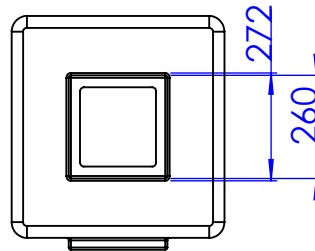

VERSATILE SERIES

POLYETHYLENE 340L STORAGE TANKS

MODEL	L x W x H mm	DN1 ø	Boccap. mm
340 Vertical	575 x 565 x 1425	1"	300
300 Horizontal	1410 x 565 x 605	1"	300

For drinking water

For above ground use