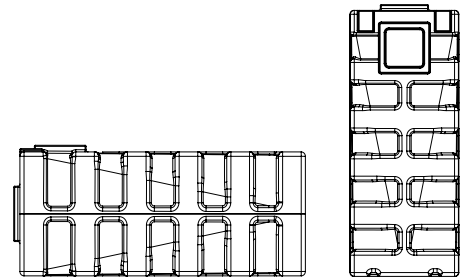

VERSATILE SERIES

POLYETHYLENE 340L STORAGE TANKS

MODEL	L x W x H mm	DN1 ø	Boccap. mm
340 Vertical	575 x 565 x 1425	1"	300
300 Horizontal	1410 x 565 x 605	1"	300

For drinking water

For above ground use